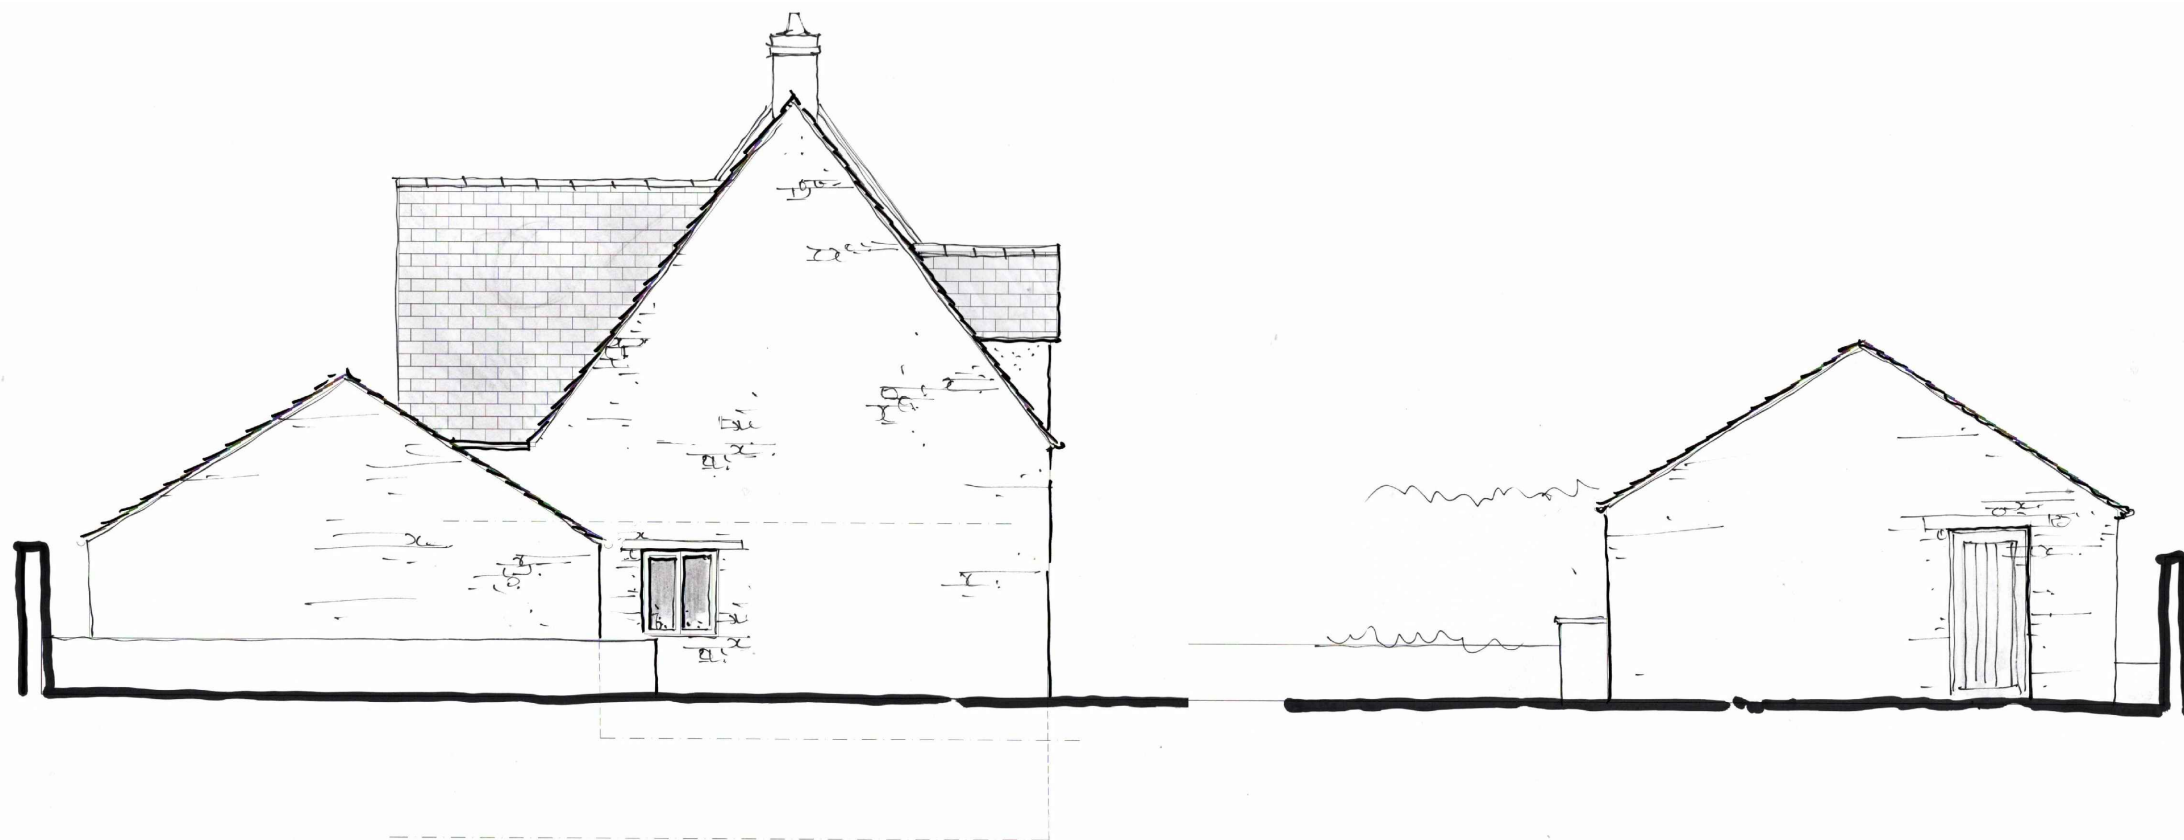

North-West Elevation

Revision	Date		
Copyright Reserved		Do Not Scale	All Dimensions To Be Checked On Site
Project			
The Presbytery 32 High Street Corby Glen			
Drawing			
New Dwelling Elevations			
<b>Wythe Holland Limited</b>			
Chartered Architects		10 Emlyn's Street	
Phone +44 (01780) 787876		Stamford, Lincolnshire	
www.wytheholland.co.uk		PE9 1QP	
Date		Scale	Job No
17.03.22	1:100	2083	06
mail@wytheholland.co.uk			