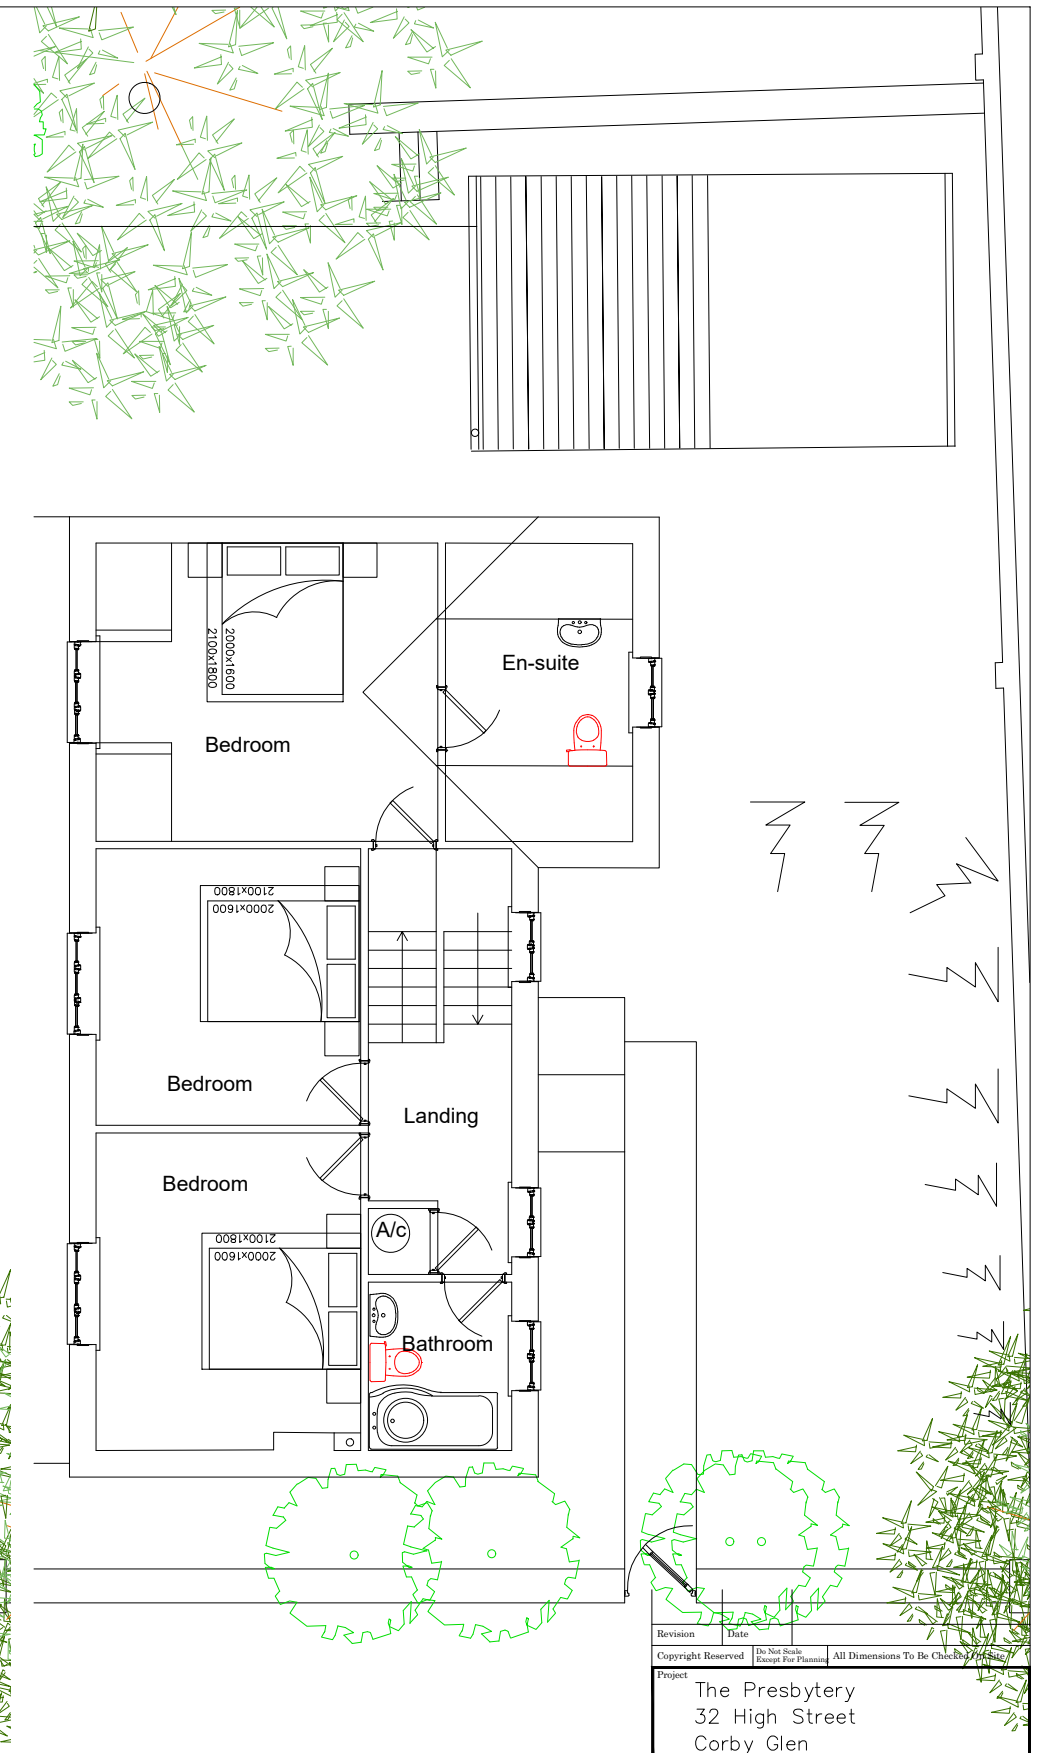

Ground Floor Plan

First Floor Plan

Revision	Date	Do Not Scale Except For Plans	All Dimensions To Be Checked
Project			
The Presbytery 32 High Street Corby Glen			
Drawing			
New Dwelling Floor Plans			
<b>Wythe Holland Limited</b>			
Chartered Architects Phone +44 (01780) 787876 www.wytheholland.co.uk		10 Emlyn's Street Stamford, Lincolnshire PE9 1QP mail@wytheholland.co.uk	
Date	Scale	Job No	Drawing No
07.02.22	1:100	2083	03