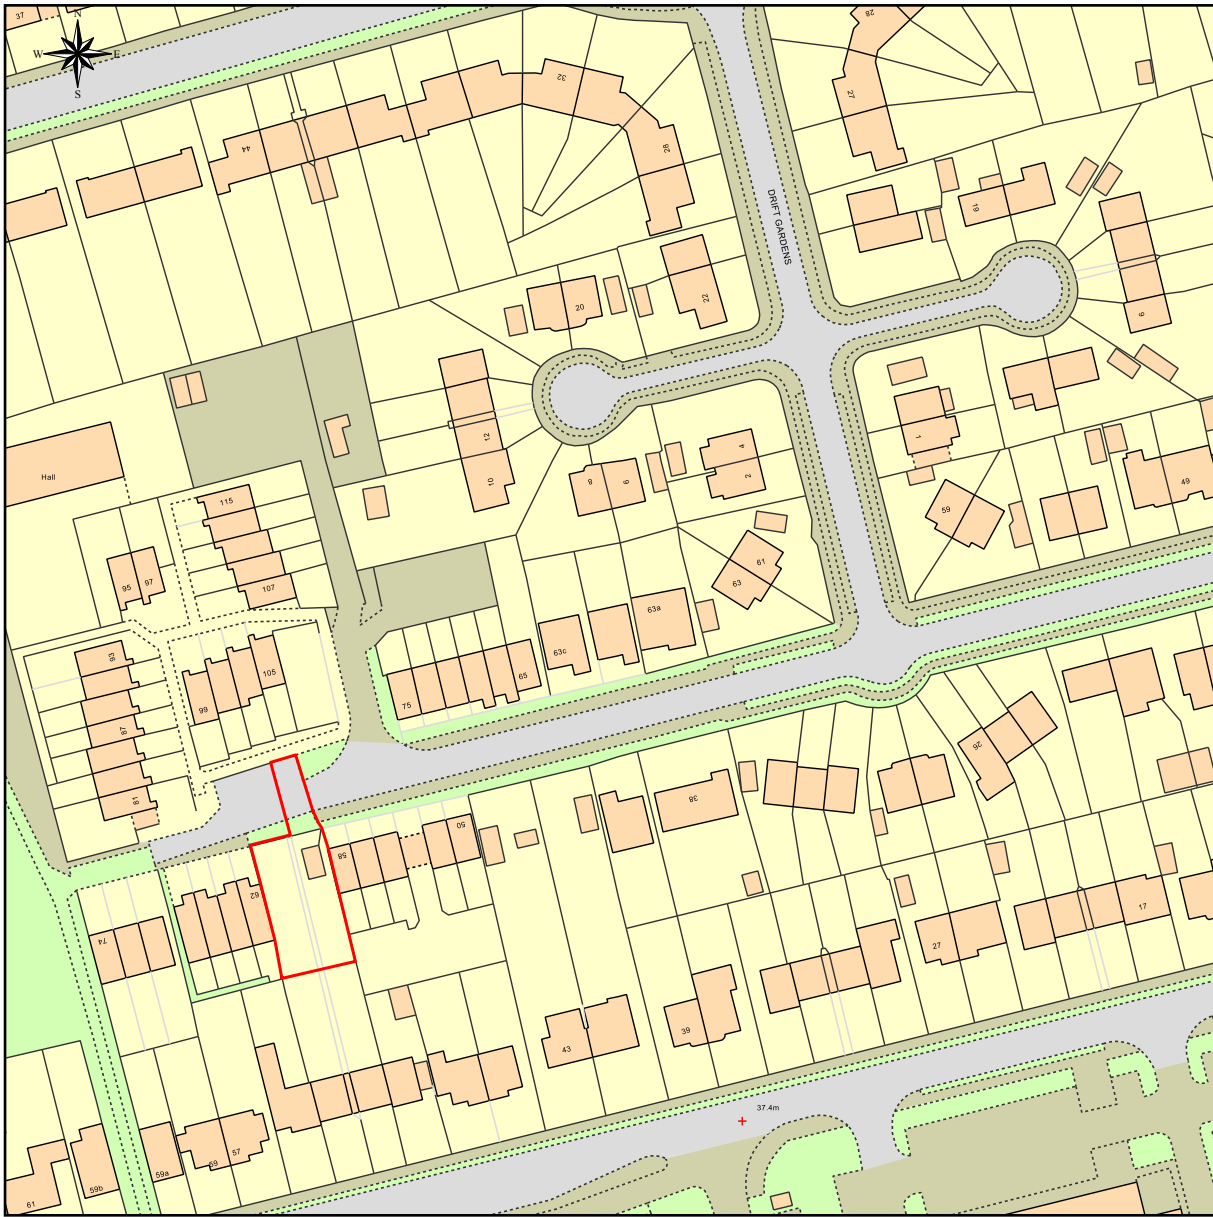

# Development Site, 58-62 Drift Avenue, Stamford. PE9 1UY.

This Plan includes the following Licensed Data: OS MasterMap Colour PDF Location Plan by the Ordnance Survey National Geographic Database and incorporating surveyed revision available at the date of production. Reproduction in whole or in part is prohibited without the prior permission of Ordnance Survey. The representation of a road, track or path is no evidence of a right of way. The representation of features, as lines is no evidence of a property boundary. © Crown copyright and database rights, 2017. Ordnance Survey 0100031673

0m 20m 40m 60m 80m 100m

Scale: 1:1250, paper size: A4

LP-01

Site Location Plan